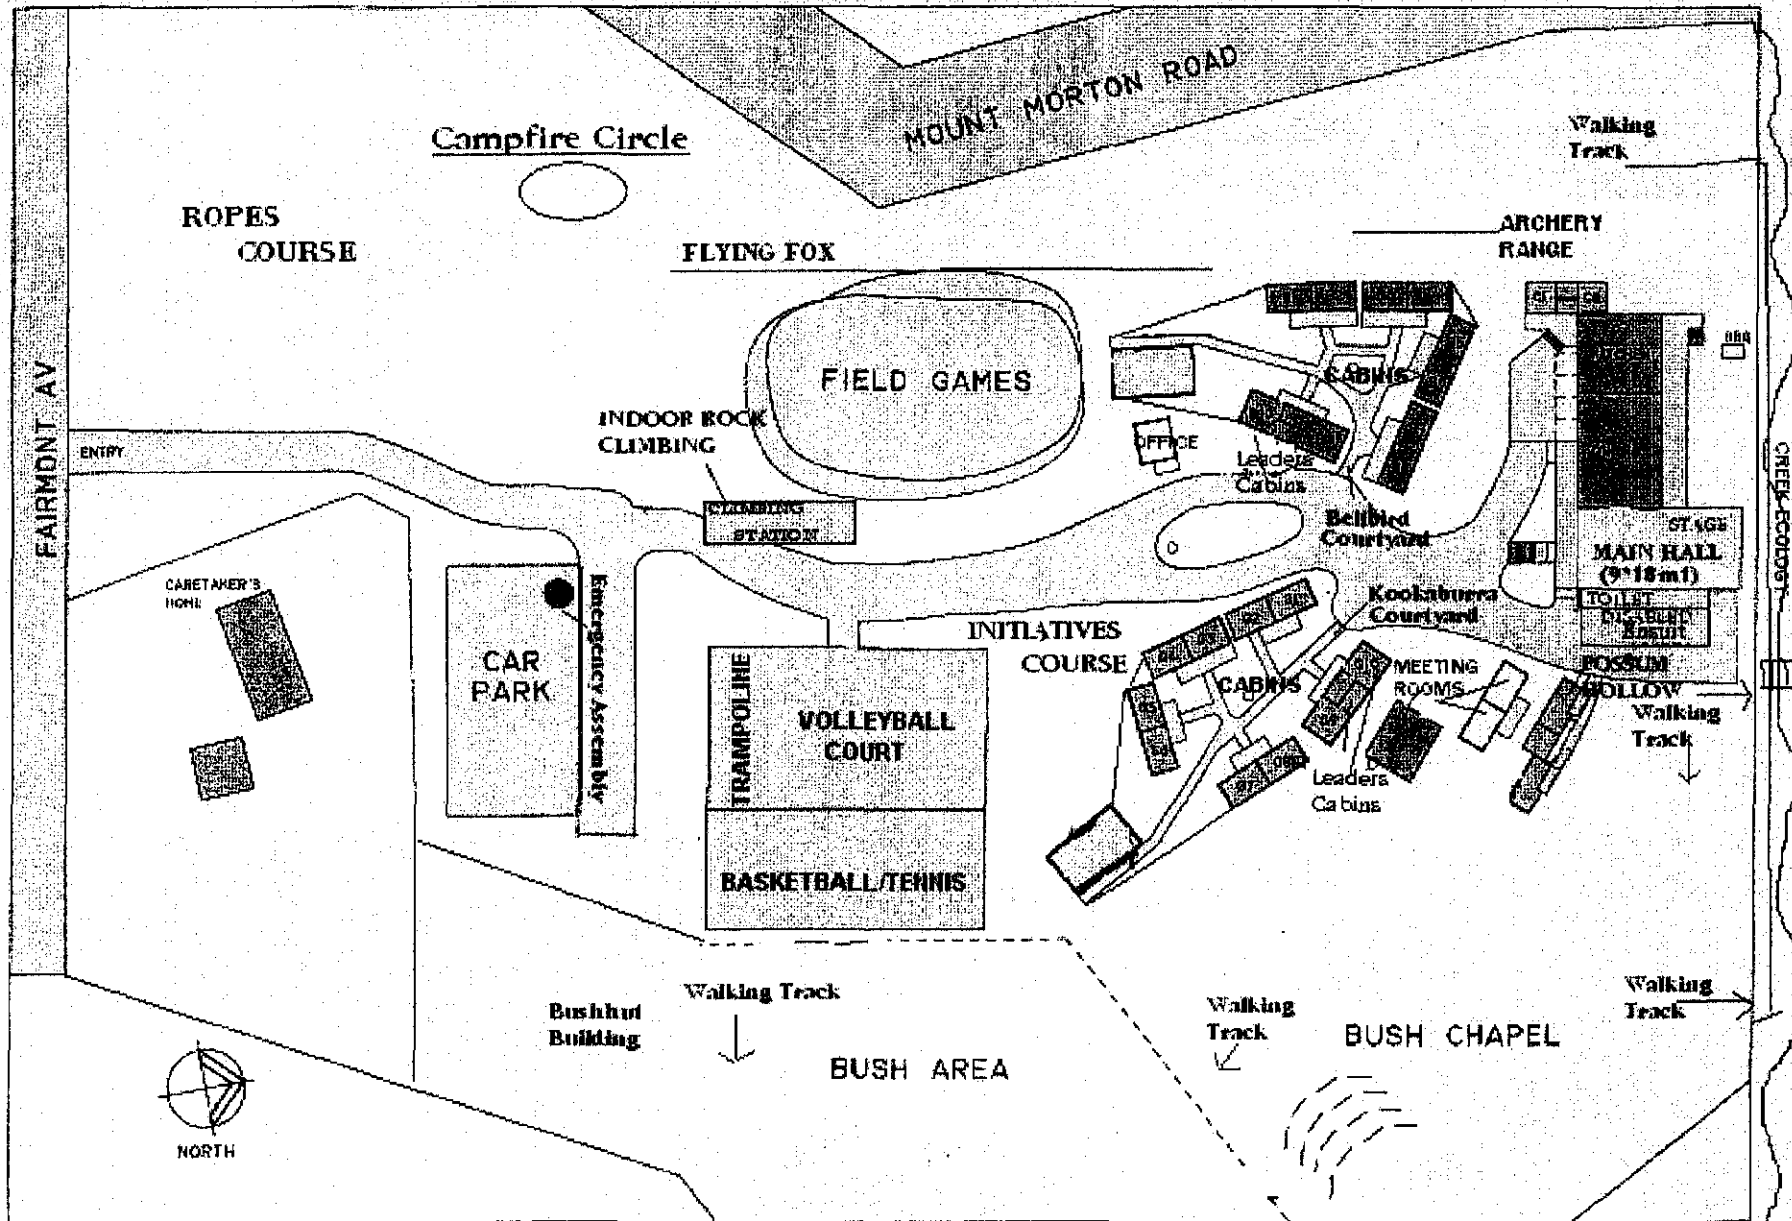

MT MORTON LODGE

CABIN LAYOUT

STANDARD CABINS ; Includes 'Possum Hollow'

5 beds in each room
(2 Bunk beds, 1 Single)

LEADERS CABINS

6 beds in each room
(3 Bunk beds)

ENSUITES

All ensuites consist of
1 seperate shower,
1 seperate toilet & vanity

POSSUM HOLLOW
(Please note this building is
away from the main area)

Please Note: Each cabin must have a minimum of
3 people unless previously arranged.