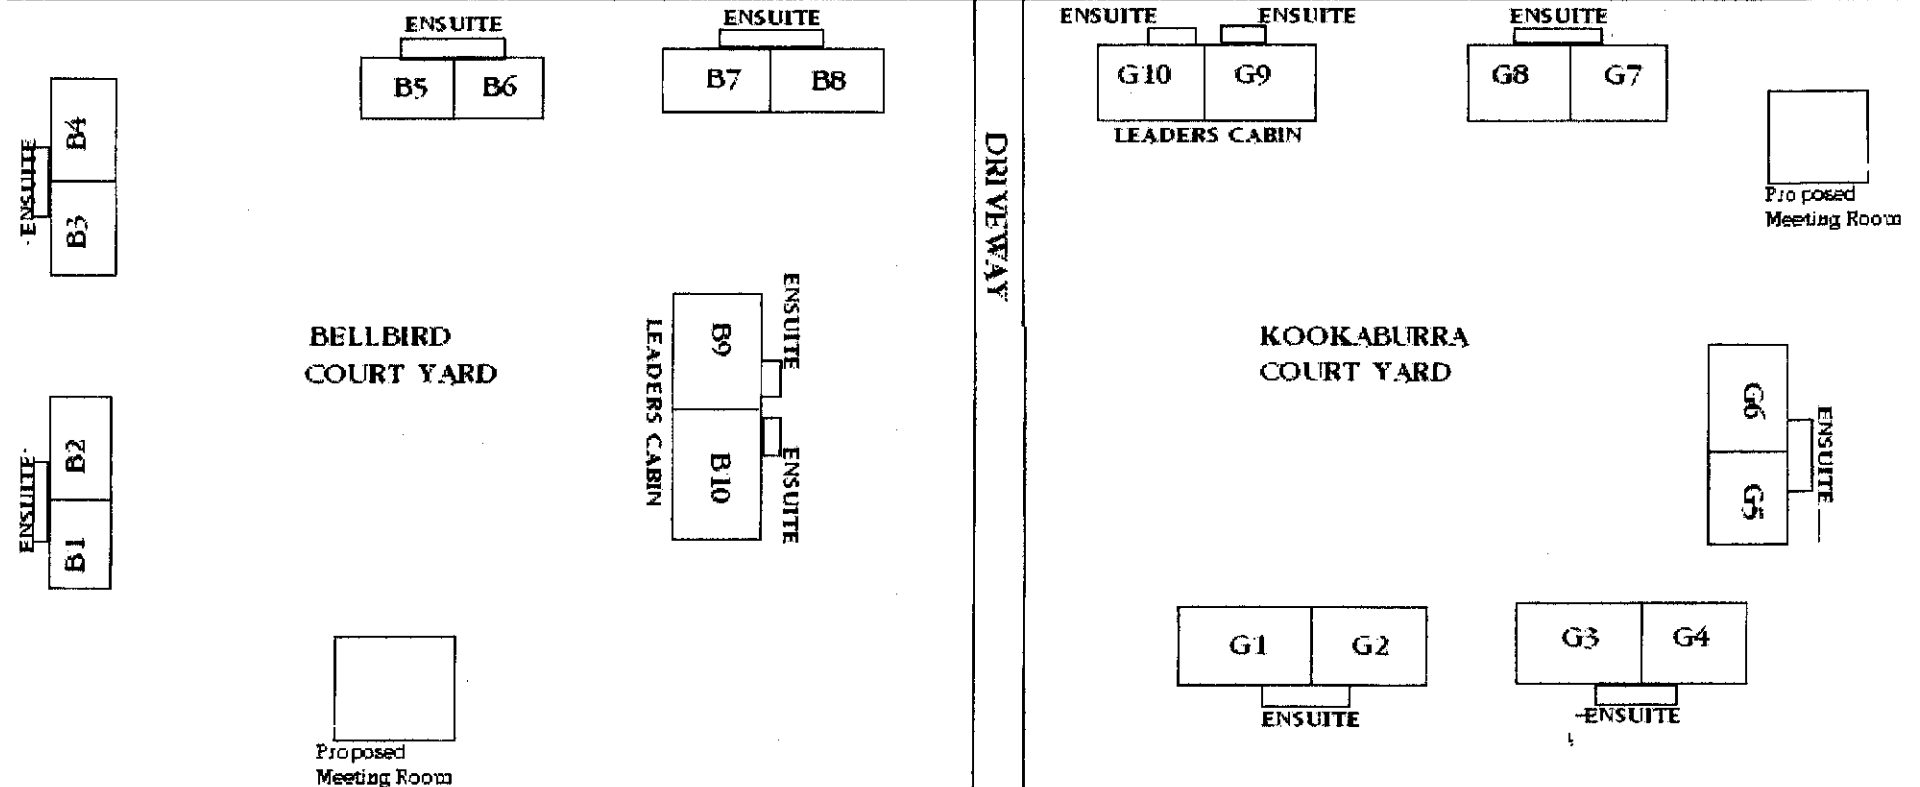

MT MORTON LODGE

CABIN LAYOUT

STANDARD CABINS ; Includes 'Possum Hollow'

5 beds in each room
(2 Bunk beds, 1 Single)

LEADERS CABINS

6 beds in each room
(3 Bunk beds)

ENSUITES

All ensuites consist of
1 seperate shower,
1 seperate toilet & vanity

POSSUM HOLLOW
(Please note this building is
away from the main area)

Please Note: Each cabin must have a minimum of
3 people unless previously arranged.